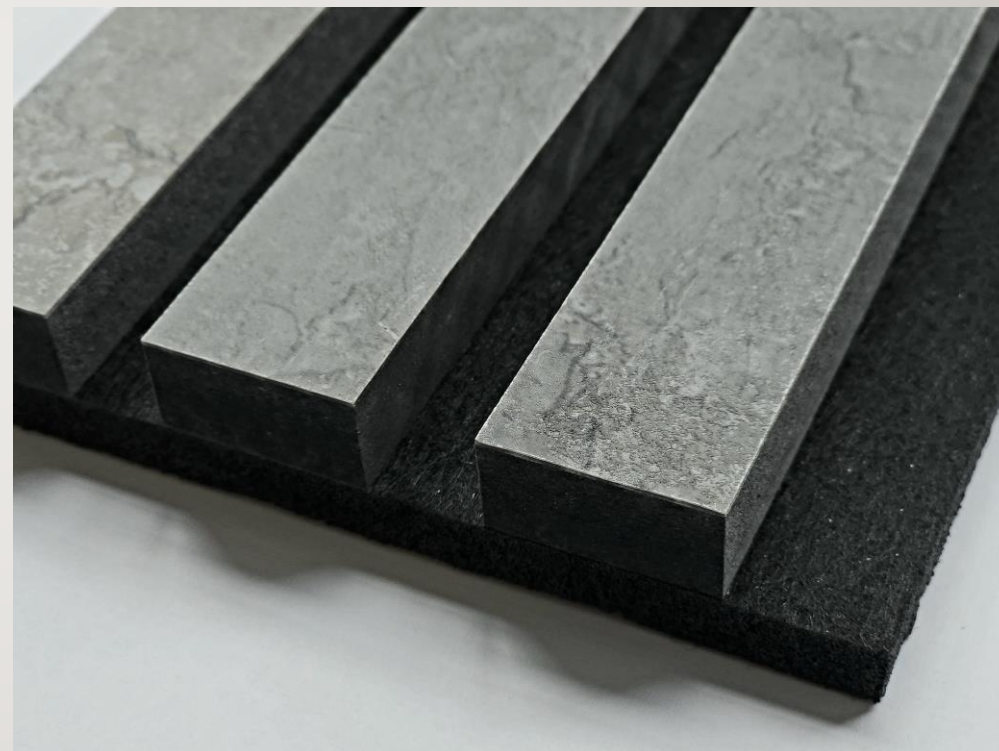

DARK LUNAR STONE ACOUSTIC
BLACK FELT BLACK MDF

#2890

$12.10