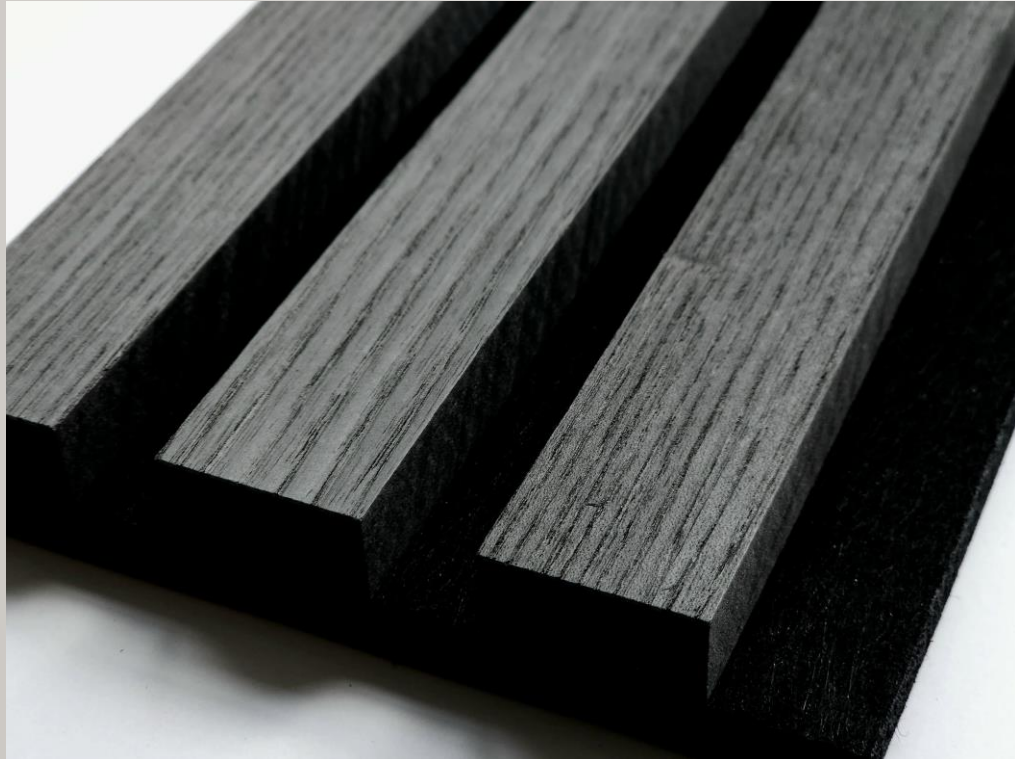

GRAPHITE ASH ACOUSTIC BLACK FELT
BLACK MDF

#2558

$9.17