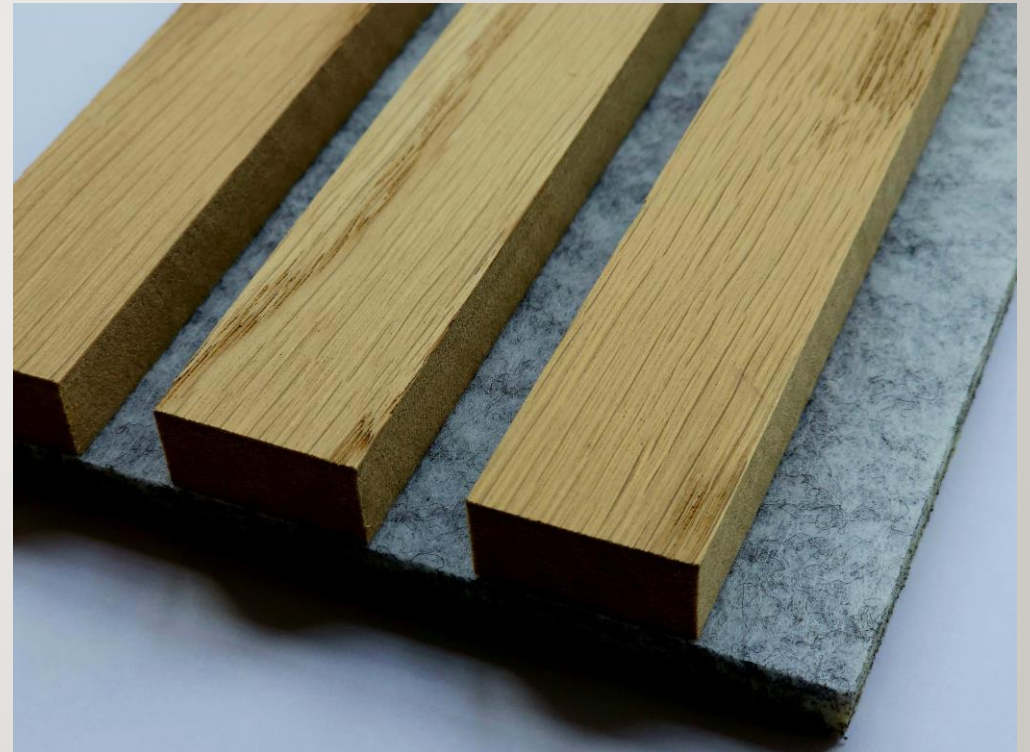

NATURAL OAK GRAY FELT BROWN
MDF

#2158

$6.13