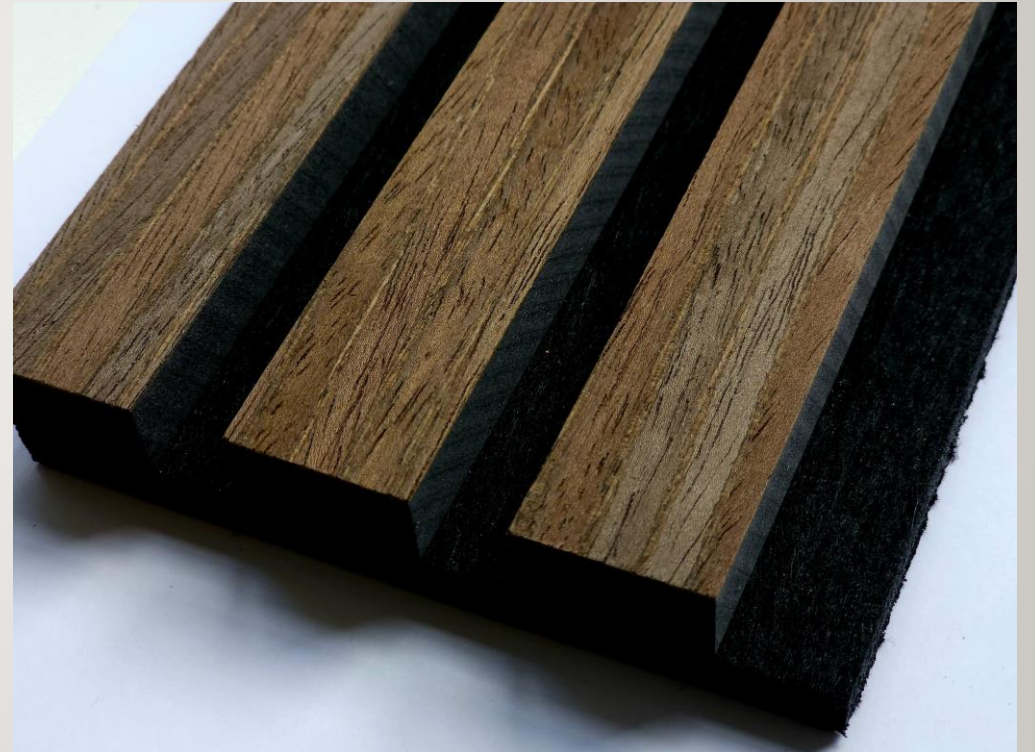

#2226

\$8.58

SAPELLI BLACK FELT BLACK MDF

#2311

\$8.58

MOCCA BLACK FELT BLACK MDF

#2340

\$8.58