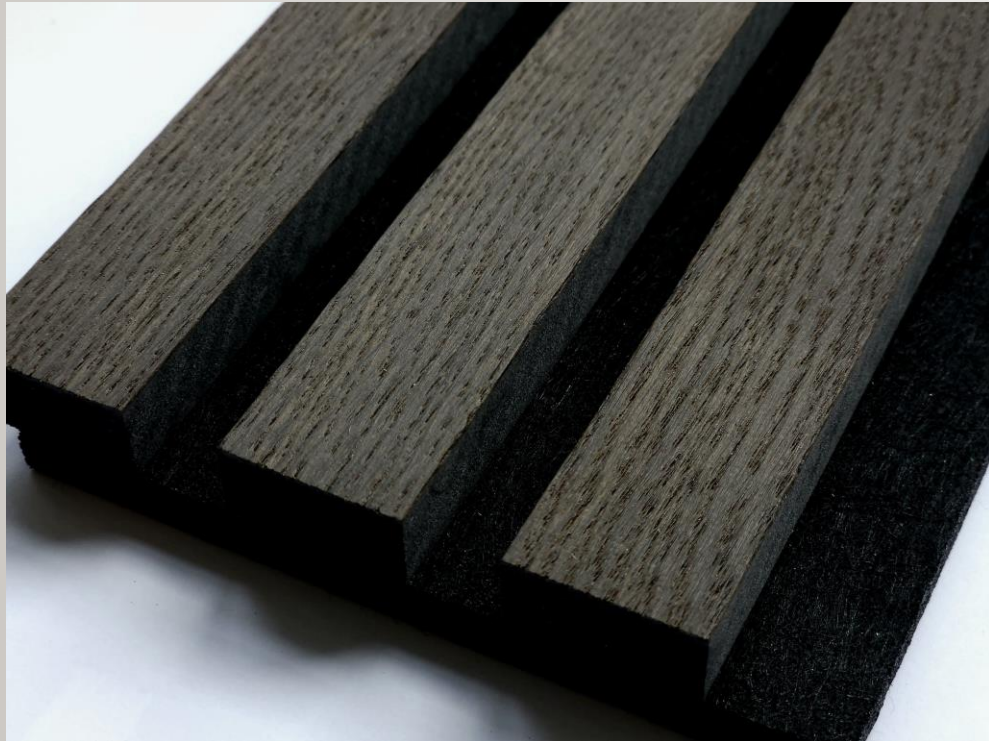

SMOKED OAK BLACK FELT BLACK
MDF

#2160

$7.06