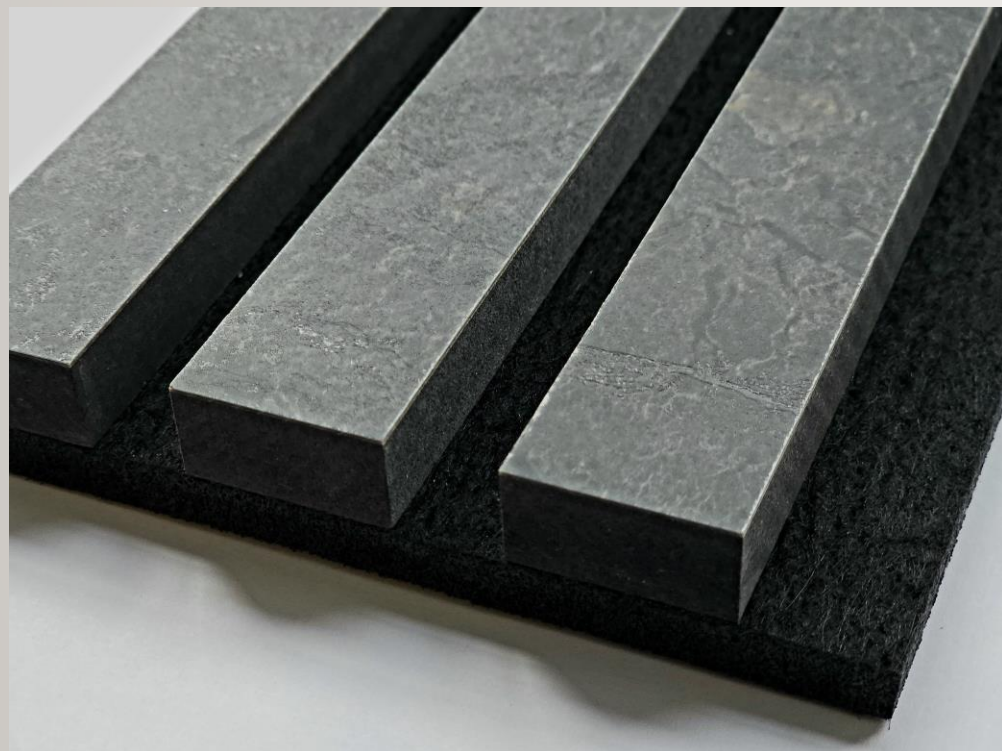

RIVEN SLATE ACOUSTIC BLACK FELT
BLACK MDF

#2889

$12.10