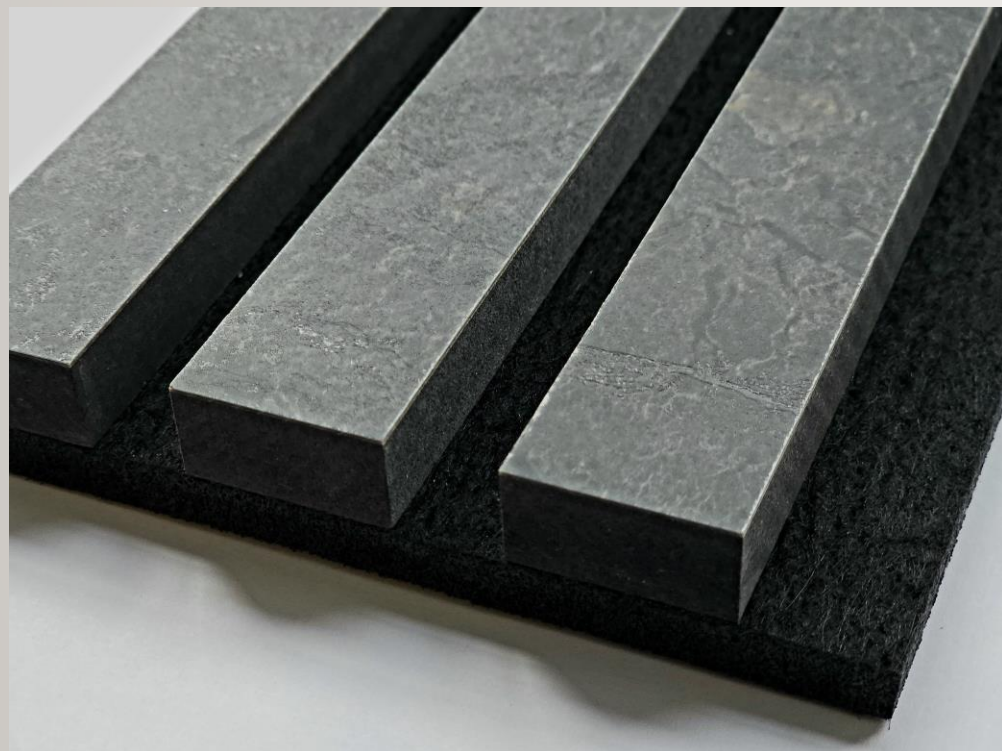

RIVEN SLATE ACOUSTIC BLACK FELT
BLACK MDF

#2889

$9.78