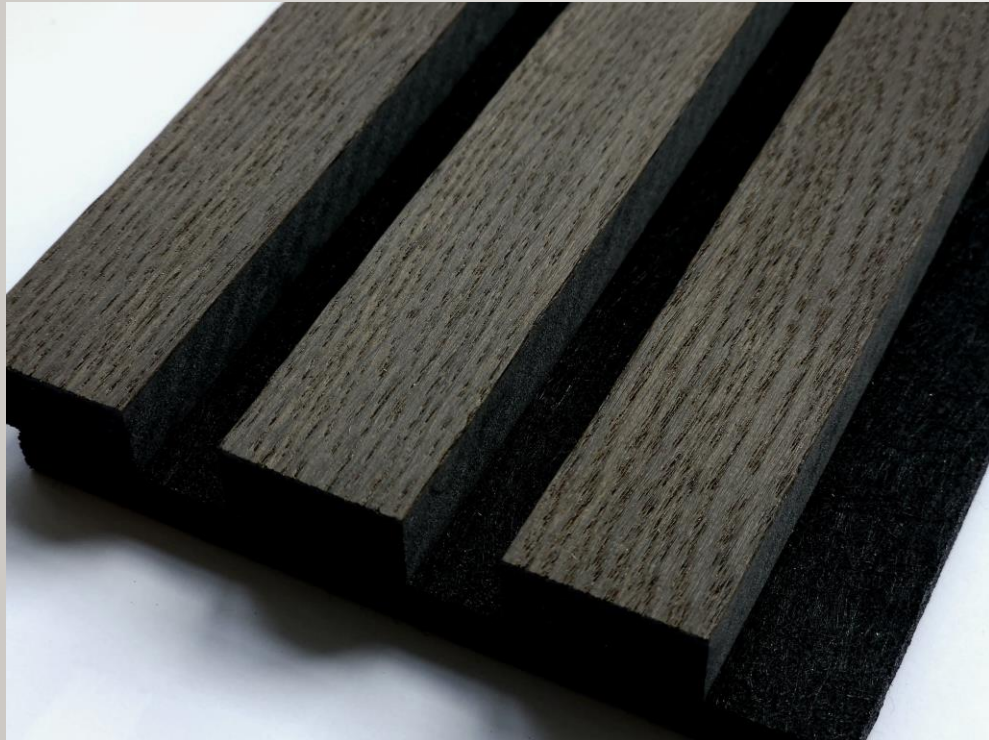

SMOKED OAK BLACK FELT BLACK
MDF

#2160

$6.86