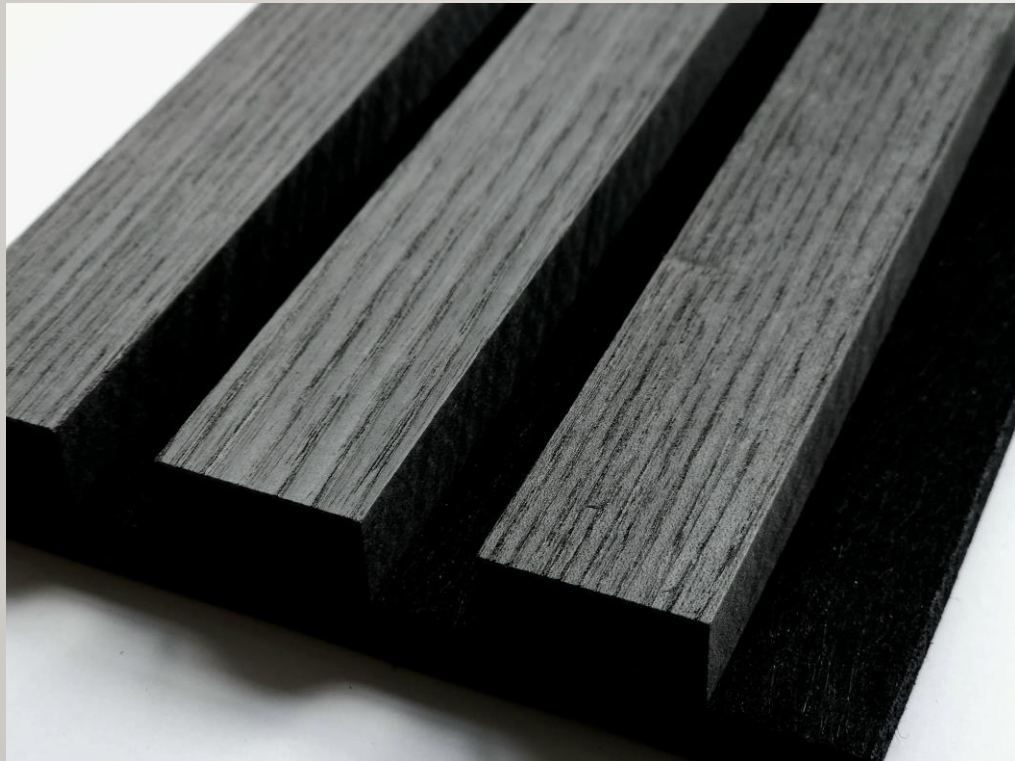

GRAPHITE ASH ACOUSTIC BLACK FELT
BLACK MDF

#2558

$7.35