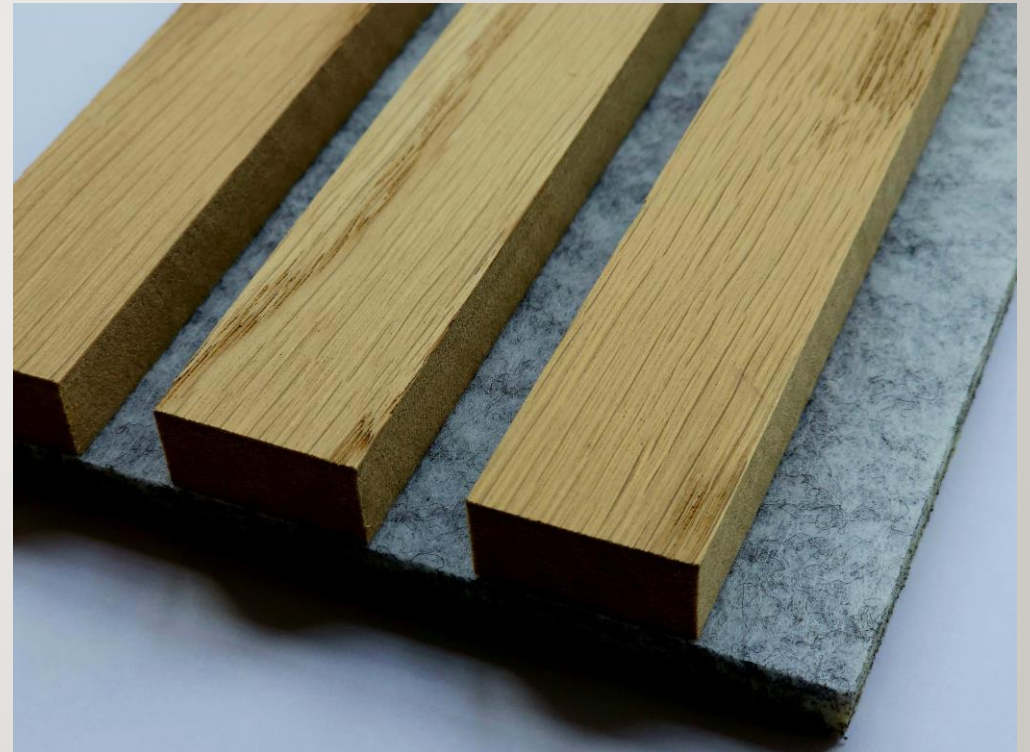

\*cost per SQFT on orders of 20,000 SQFT and more.  
Prices as of April 2024, please contact us for updated prices.

NATURAL OAK BLACK FELT BROWN  
MDF

#2131

\$6.37

NATURAL OAK GRAY FELT BROWN  
MDF

#2158

\$6.37