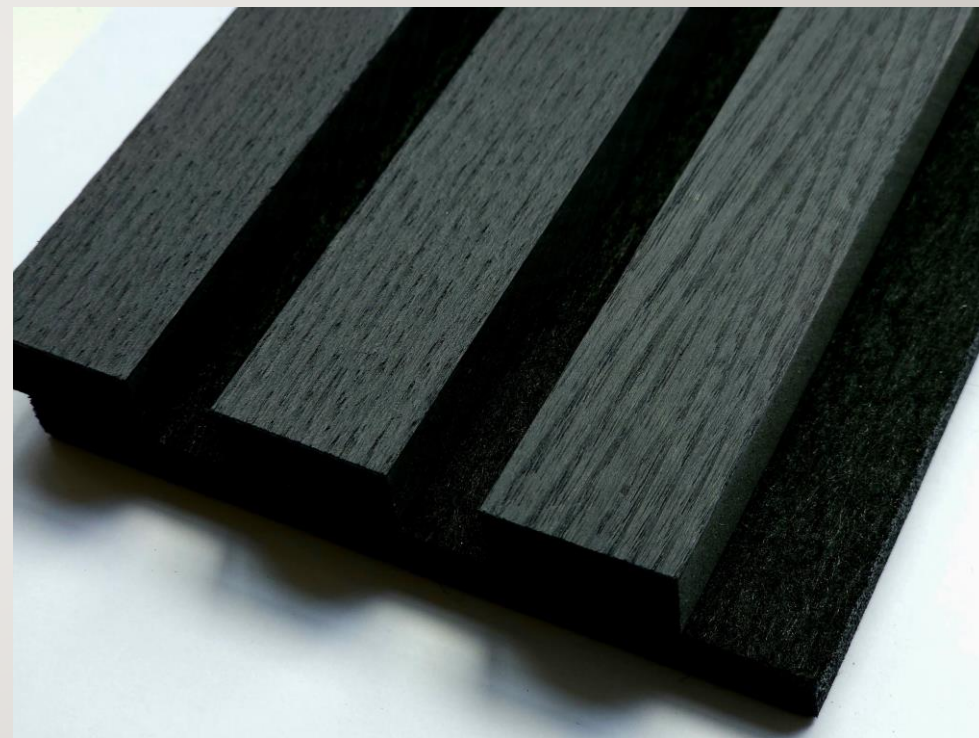

BLACK ASH BLACK FELT BLACK MDF

#2413

$7.35