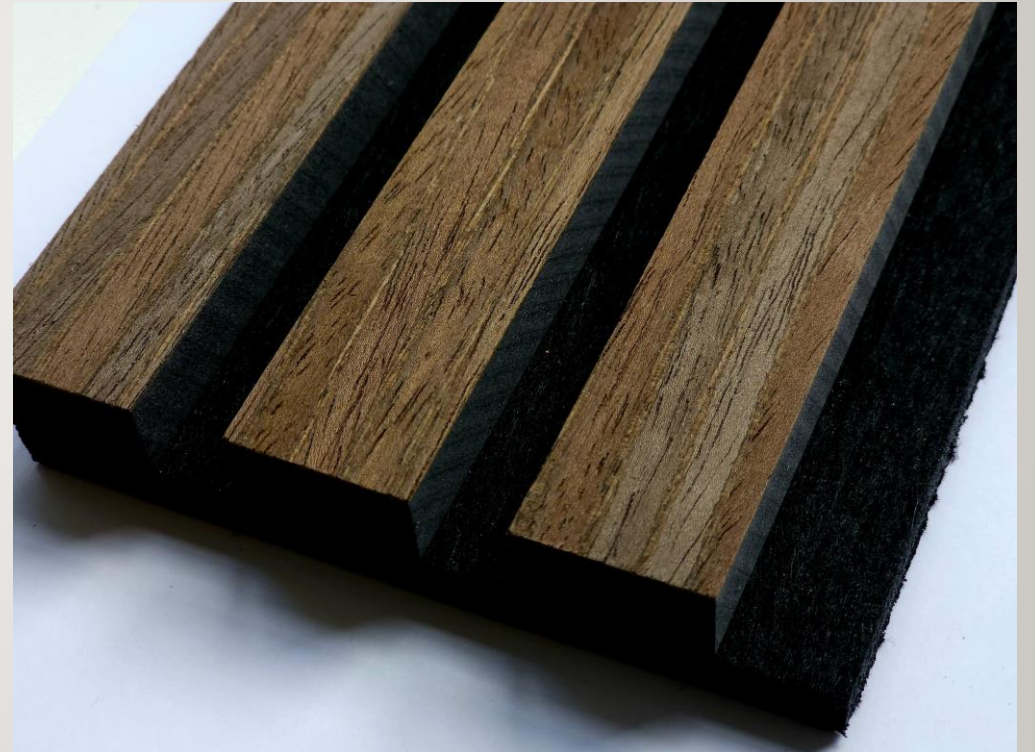

SAPELLI BLACK FELT BLACK MDF

#2311

\$8.58

MOCCA BLACK FELT BLACK MDF

#2340

\$6.86

GRAPHITE ASH ACOUSTIC BLACK FELT  
BLACK MDF

#2558