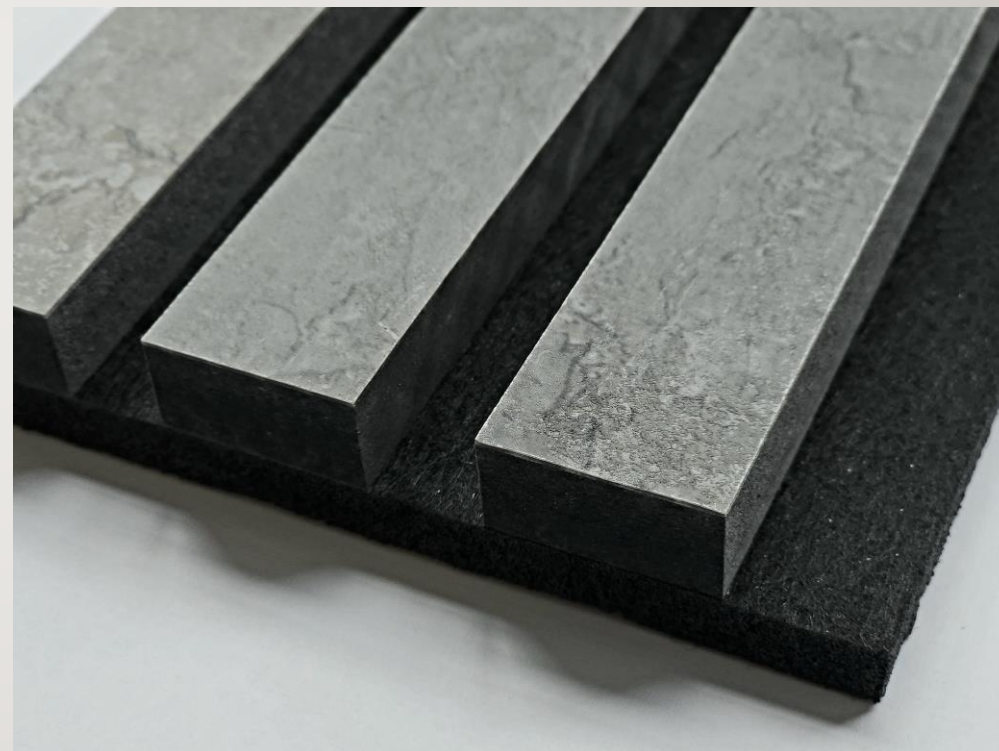

#2890

\$9.78

GREY EMPERADOR MARBLE ACOUSTIC  
BLACK FELT BLACK MDF

#2891

\$9.78

ALUMINIUM STAINLESS STEEL  
ACOUSTIC BLACK FELT BLACK MDF

#2557

\$11.15